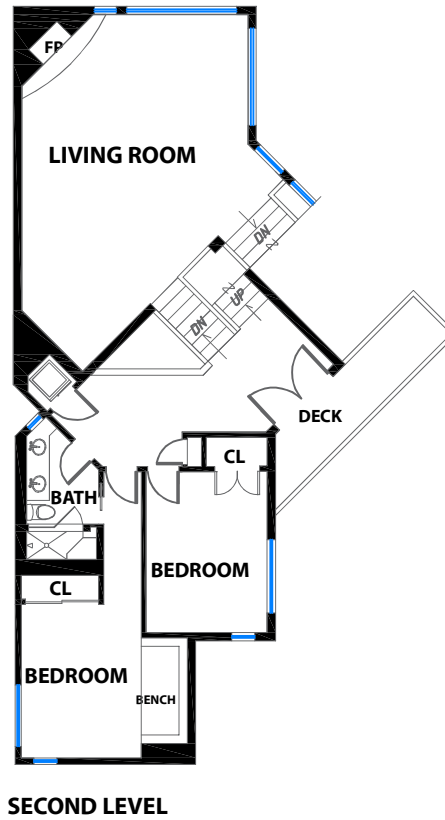

## PROPERTY SQF INFORMATION

### LIVING SPACE

Square Footage: 3664 Sq Ft\*

* Main Level	1417
* Second Level	1191
* Third Level	600
* Lower Level	456

### NON-LIVING SPACE

Square Footage: 689 Sq Ft\*

* Garage	432
* Storage	257