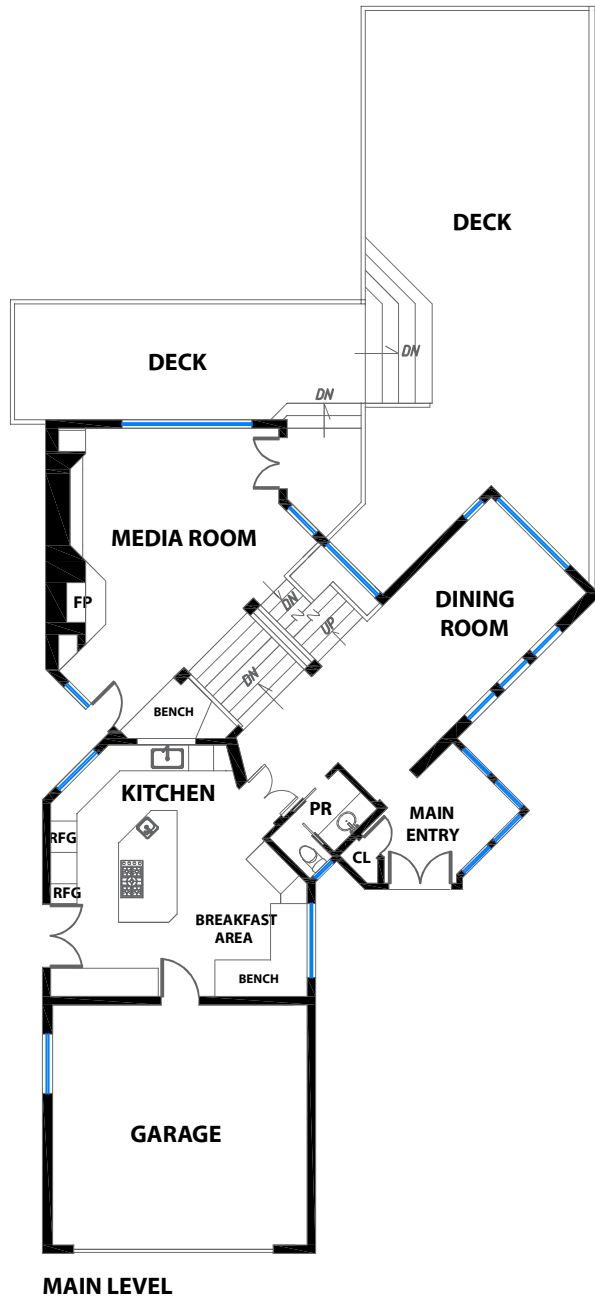

## PROPERTY SQF INFORMATION

### LIVING SPACE

Square Footage: 3664 Sq Ft\*

* Main Level	1417
* Second Level	1191
* Third Level	600
* Lower Level	456

### NON-LIVING SPACE

Square Footage: 689 Sq Ft\*

* Garage	432
* Storage	257

### APPROXIMATE TOTAL LIVING & NON-LIVING SPACE

Square Footage: 4,353 Sq Ft\*