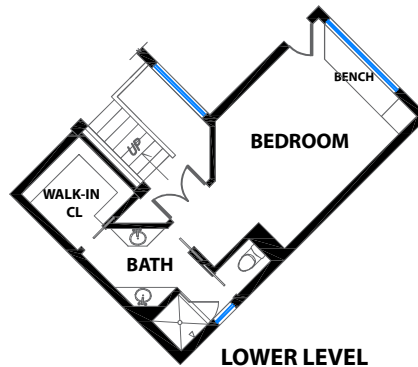

## PROPERTY SQF INFORMATION

### LIVING SPACE

Square Footage: 3664 Sq Ft\*

* Main Level	1417
* Second Level	1191
* Third Level	600
* Lower Level	456