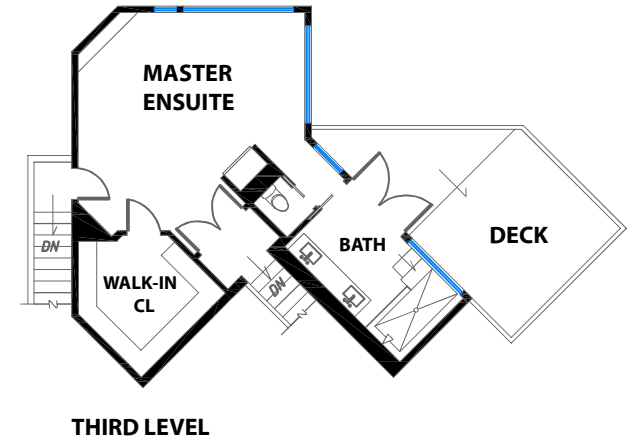

136 Great Circle Drive

MILL VALLEY, CALIFORNIA

PROPERTY SQF INFORMATION

LIVING SPACE

Square Footage: 3664 Sq Ft*

* Main Level	1417
* Second Level	1191
* Third Level	600
* Lower Level	456

NON-LIVING SPACE

Square Footage: 689 Sq Ft*

* Garage	432
* Storage	257

APPROXIMATE TOTAL LIVING & NON-LIVING SPACE

Square Footage: 4,353 Sq Ft*